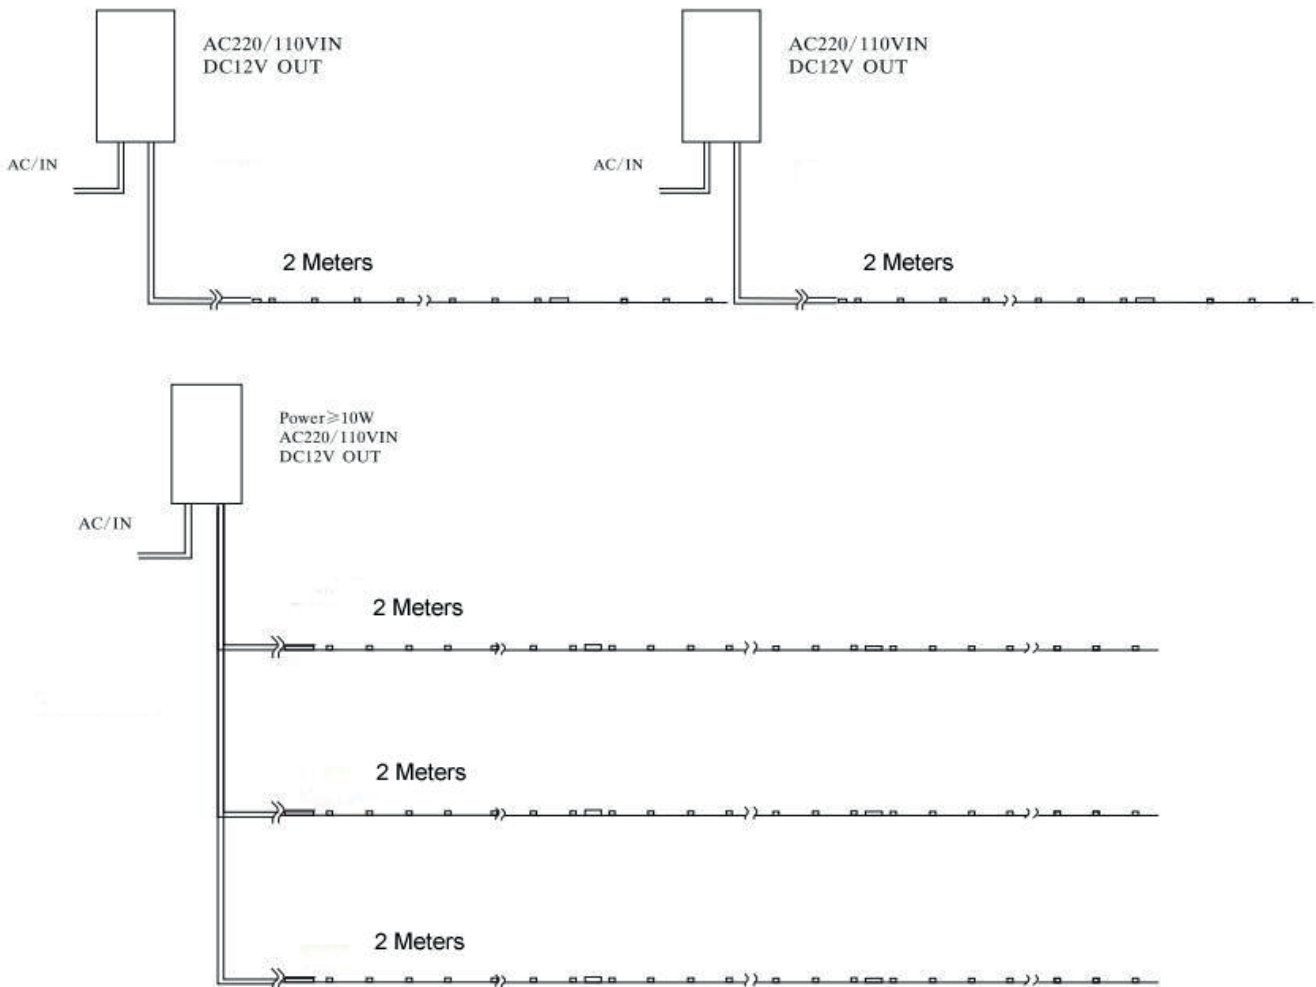

## Application:

Applicable place: Shopping malls, airport, subway, bus station and other places of single-side light box and channel letters.

Scope of application: 2-6cm depth channel letter.

## Electric Parameters

Part No	Color	CCT(K)	Output (lm/M)	CRI Ra	Volt (DC)	LED Q'ty (LED/M)	Current (A/Meter)	Power (W/Meter)	Dimension (MM)
PLS-Z90RGB-3535	RGB	/	428	≥ 50	12	90	0.95	12	10000*6.5

## Product Connection Diagram